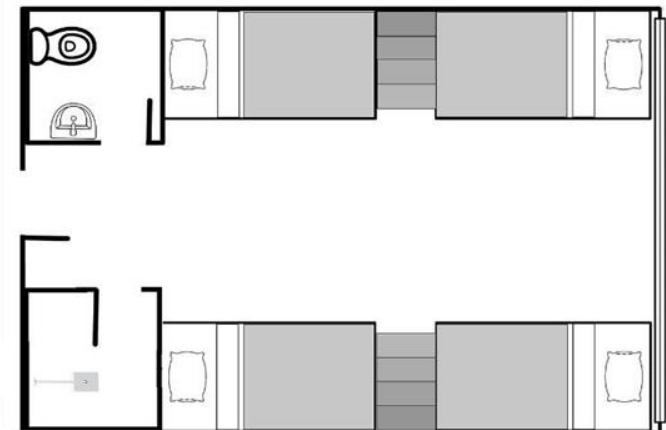

メインキャンパスに隣接
コンドミニウムに滞在

1人部屋

2人部屋

PINES MAIN SPEAKING CAMPUS

SINGLE ROOM (CONDO)

24.36M² -25.81M²

SINGLE ROOM (CONDO)

PINES MAIN SPEAKING CAMPUS

TWIN ROOM

24.36M² -25.81M²

TWIN ROOM (CONDO)

PINES MAIN SPEAKING CAMPUS

4-BED ROOM

31.5M²

4-BED ROOM

PINES MAIN SPEAKING CAMPUS