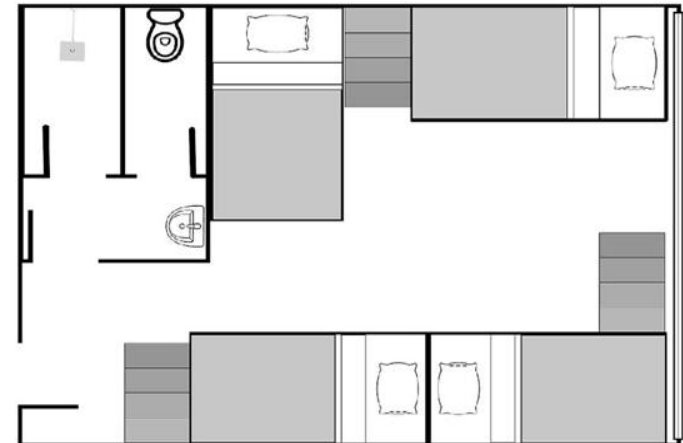

PINES MAIN SPEAKING CAMPUS

4-BED ROOM

31.5M²