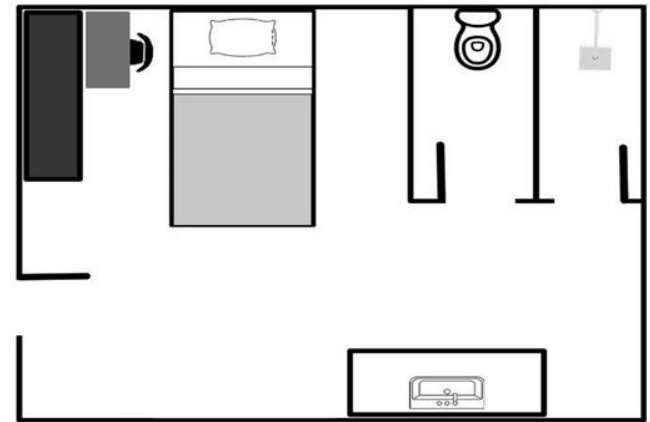

メインキャンパスに隣接
コンドミニウムに滞在

1人部屋

2人部屋

PINES MAIN SPEAKING CAMPUS

SINGLE ROOM (CONDO)

24.36M² -25.81M²

SINGLE ROOM (CONDO)

PINES MAIN SPEAKING CAMPUS