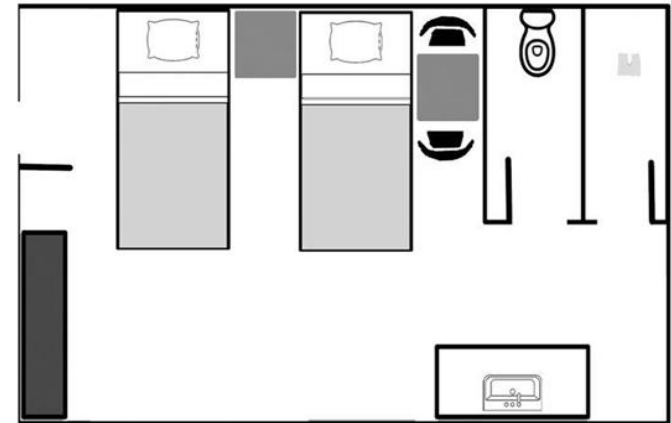

PINES MAIN SPEAKING CAMPUS

TWIN ROOM

24.36M² -25.81M²